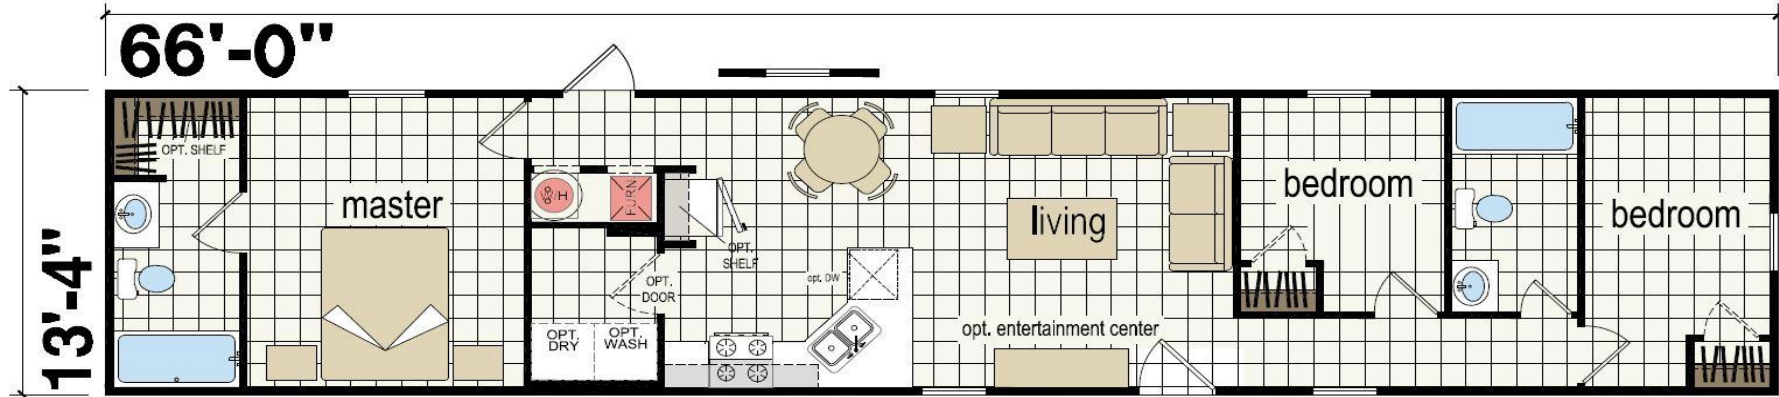

(215) 679-5242

www.HerefordHomes.com

Cedarwood

Woodview - Cedarwood F36627 14x70 (66) 3 Bedroom - 2 Bath Approx 880 sq FT

8117 Chestnut St
Hereford, PA 18056
(215) 679-5242

www.HerefordHomes.com